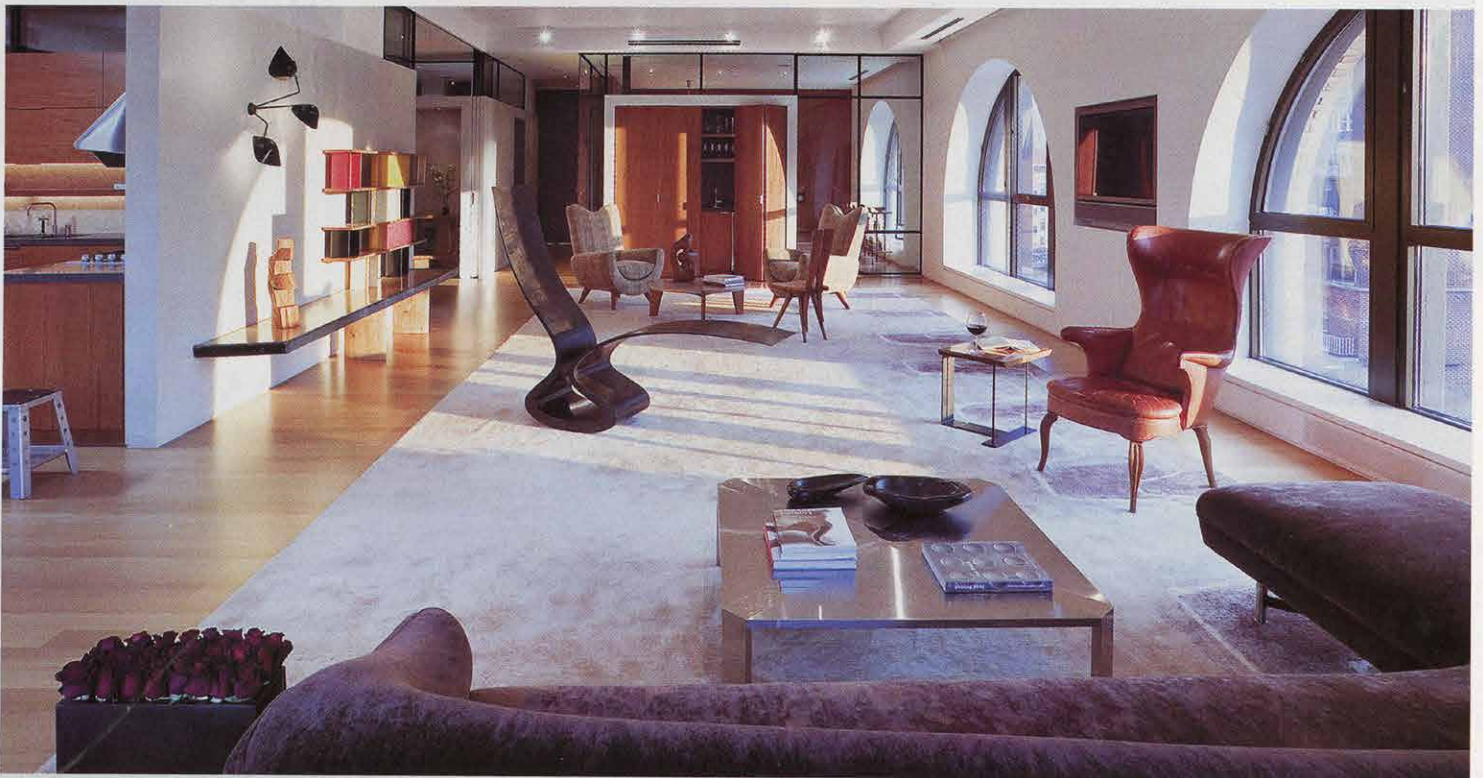

STANDOUT On a glassed-in portion of the terrace, a cast-in-place concrete bench affords an unobstructed view of the Empire State Building.

Victoria Blau Architect

PROJECT Loft, New York.

STANDOUT Doors, panels, and walls slide and pivot to transform the configurations of the living space.